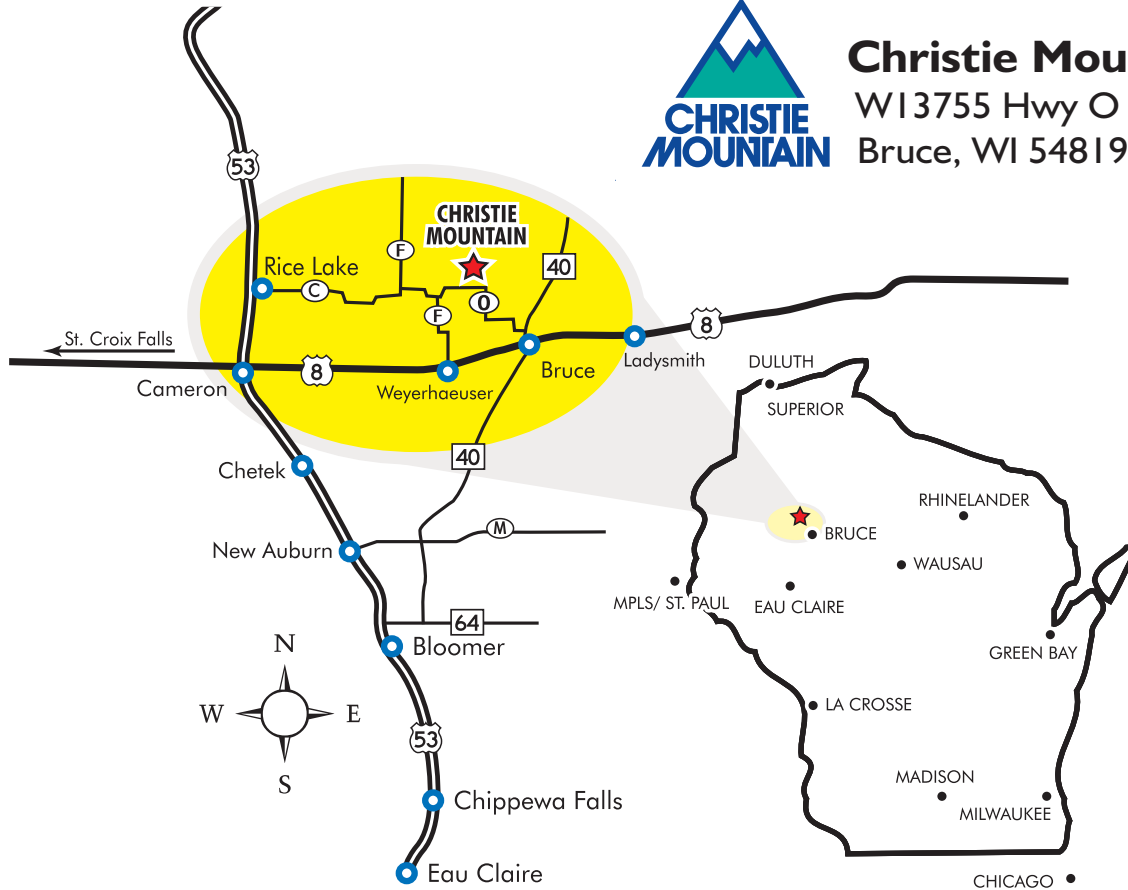

Christie Mountain

WI 3755 Hwy O
Bruce, WI 54819

Directions from Rice Lake: *Time about 30 Min.*

From Main street take CTH C East out of Rice Lake
At Rusk County CTH C turns to CTH O
At stop sign turn South (right) onto CTH O & CTH F for 3 miles
Turn left and take CTH O East
Christie Mt. is 3 miles on your right

Directions from Ladysmith & East: *Time about 20 Min.*

Take US-8 West to Bruce
Turn right on WIS-40 North
Go .05 mile to 1st road on left turn onto CTH O West
Christie Mt. is about 8 miles on left

Directions from the West of Christie Mt.:

Take US-8 East, through Cameron
Go 16 miles East to Weyerhaeuser
Turn left onto CTH F North (one block BEFORE the Cenex gas station)
Drive 7 miles North then turn right onto CTH O East
Christie Mt. is 3 miles on your right

Directions from the South of Christie Mt.: *Time from Eau Claire about 1 hr.*

Take US-53 North to the Cameron Exit-135
Take US-8 East (right) through Cameron
Go 16 miles East to Weyerhaeuser
Turn left onto CTH F North (one block BEFORE the Cenex gas station)
Drive 7 miles North then turn right onto CTH O East
Christie Mt. is 3 miles on your right